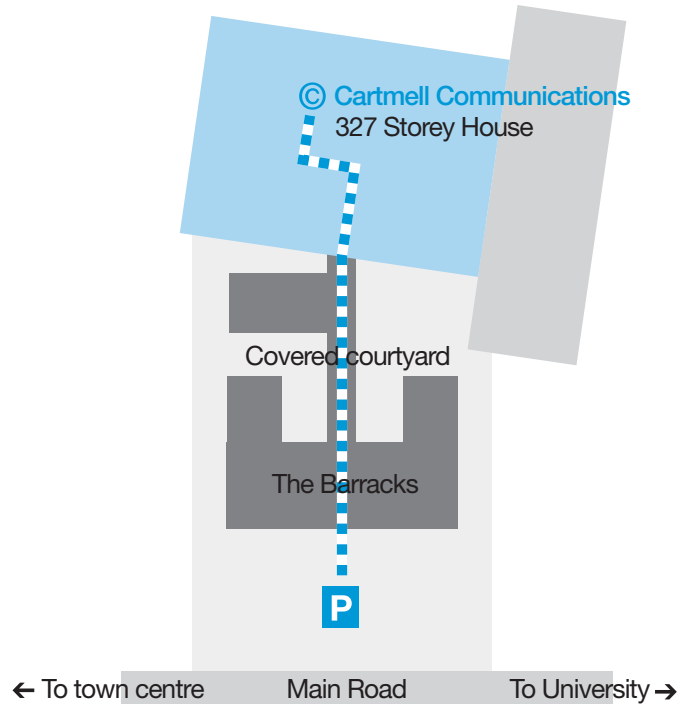

Exit the M6 at junction 33

Take the A6 towards Lancaster passing Lancaster University and proceed down into the city

Straight across the first roundabout

Turn right immediately before the traffic lights

If you miss the turn, go through the lights, turn right at KFC, turn right again and rejoin the one-way system. Then turn left after the lights

Turn into the main entrance and park in front of the barracks

Enter through the main doors and exit the building into a covered courtyard

Enter Storey House and straight on, bypassing the stairs

Turn left through the double doors

Turn right then first office on the right